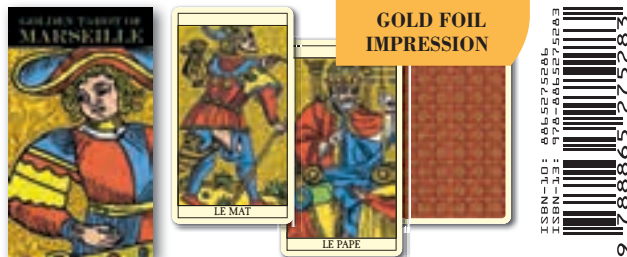

GOLDEN TAROT OF MARSEILLE (Code: EX238)

Claude Burdel
78 cards, 66x120 mm. Instructions. Multilingual edition.
978-886527528-3