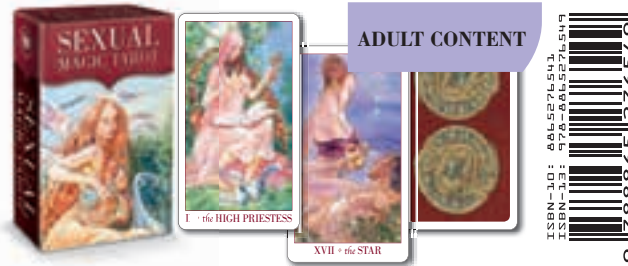

SEXUAL MAGIC TAROT (Code: NMD26)

Artwork by *M. De Luca*
78 cards, 50x81 mm. Instructions.
Multilingual edition. 978-886527654-9