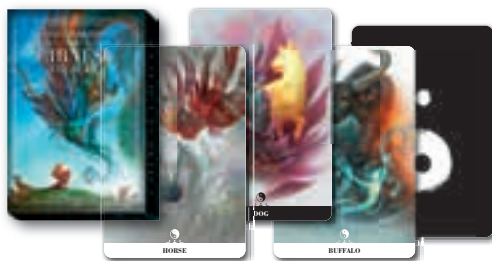

CHINESE ORACLE (Code: OR28)

Zhong Ling, Liang Qingyun, artwork by Paolo Barbieri
24 cards, 88x125 mm. Instructions. Multilingual edition.
978-886527541-2