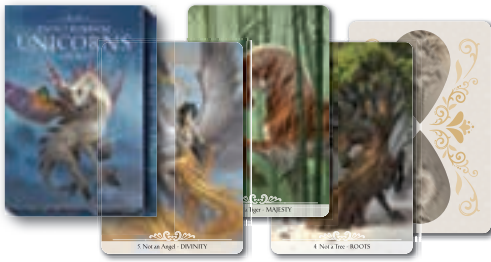

UNICORNS ORACLE (Code: OR43)

Artwork by Paolo Barbieri
34 cards, 88x125 mm. Instructions.
Multilingual edition. 978-886527675-4