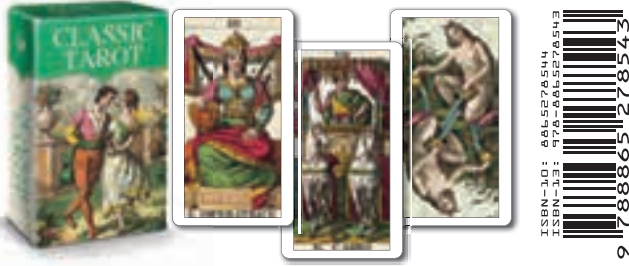

SANTA MUERTE TAROT (Code: NMD33)

Fabio Listrani

78 cards, 50x81 mm. Instructions.
Multilingual edition. 978-886527754-6

ORIGINAL 1909 TAROT (Code: NMD34)

A. E. Waite, P. C. Smith

78 cards, 50x81 mm. Instructions.
Multilingual edition. 978-886527807-9