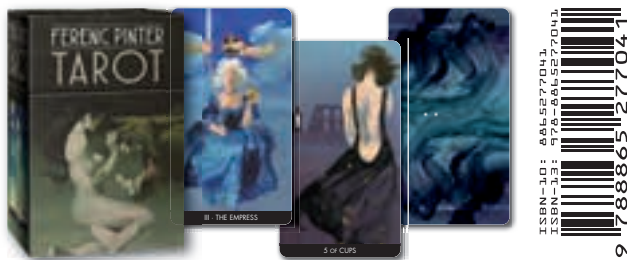

FERENC PINTER TAROT (Code: EX275)

Artwork by Ferenc Pintér, Charles Harrington, Pietro Alligo
78 cards, 70x120 mm. Instructions.
Multilingual edition. 978-886527704-1