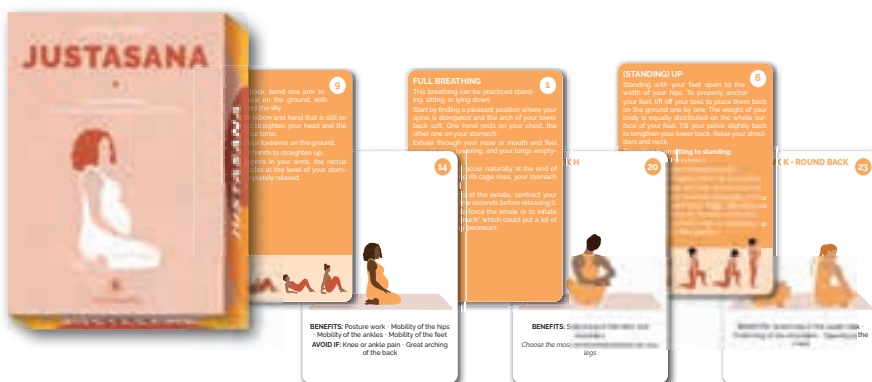

JUSTASANA Yoga for Mothers
(Code: JA02UK)

Clémence Barbier
115 cards, 75x105 mm.
Instructions. English edition.
978-886527869-7