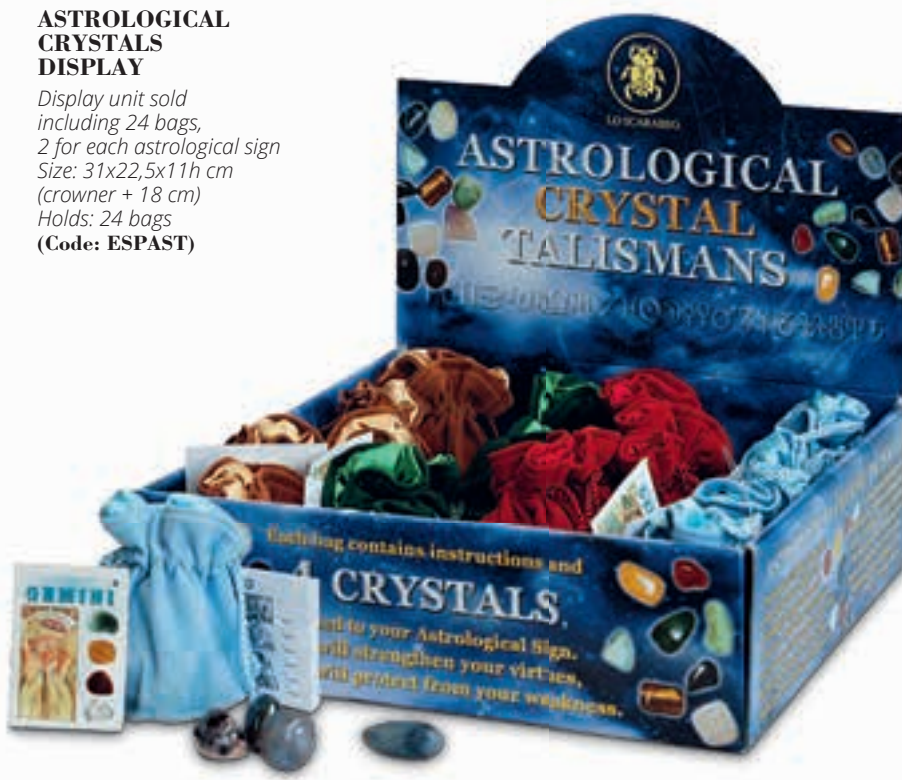

CRYSTAL TALISMANS

Four stones, four precious talismans, lend a helping hand where it is needed most and help us to transform our days. The stones were chosen to give support in love, wellbeing, and good fortune. The set includes a book that explains crystal basics and teaches how to best use their energies as effective talismans.

4 crystals in an organza bag with instructions.
978-886527321-0

4 crystals in an organza bag with instructions.
978-886527323-4

4 crystals in an organza bag with instructions.
978-886527324-1

ASTROLOGICAL CRYSTALS DISPLAY

Display unit sold including 24 bags, 2 for each astrological sign
Size: 31x22,5x11h cm (crown + 18 cm)
Holds: 24 bags
(Code: ESPAST)