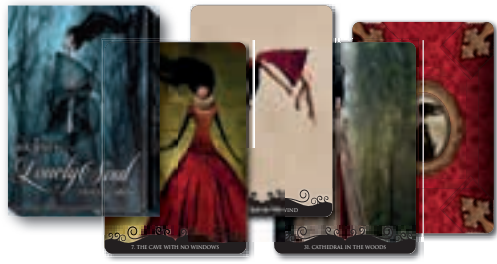

JOURNEY OF A LONELY SOUL Oracle Cards (Code: OR55)

Anna Majboroda
32 cards, 88x125 mm. Instructions.
Multilingual edition. 978-886527762-1