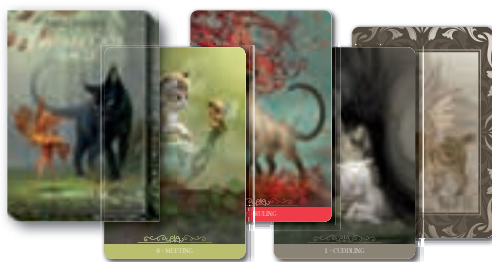

FANTASY CATS ORACLE (Code: OR36)

Artwork by Paolo Barbieri
23 cards, 88x125 mm. Instructions. Multilingual edition.
978-886527610-5