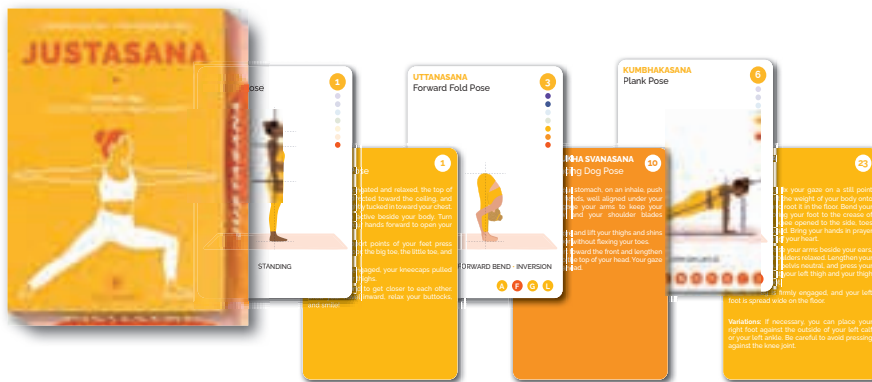

JUSTASANA (Code: JA01UK)

Clémence Barbier, Anna Gladkoff-Veliz
110 cards, 75x105 mm.
Instructions. English edition.
978-886527802-4