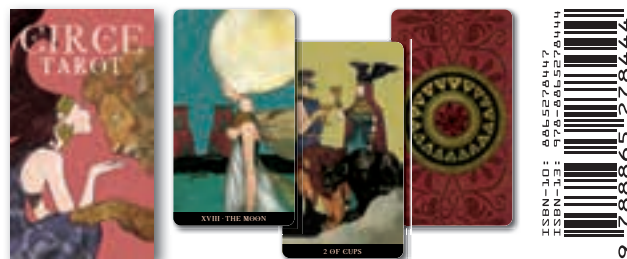

CIRCE TAROT (Code: EX301)

Fabio Visintin

78 cards, 65x118 mm. Instructions.
Multilingual edition. 978-886527844-4