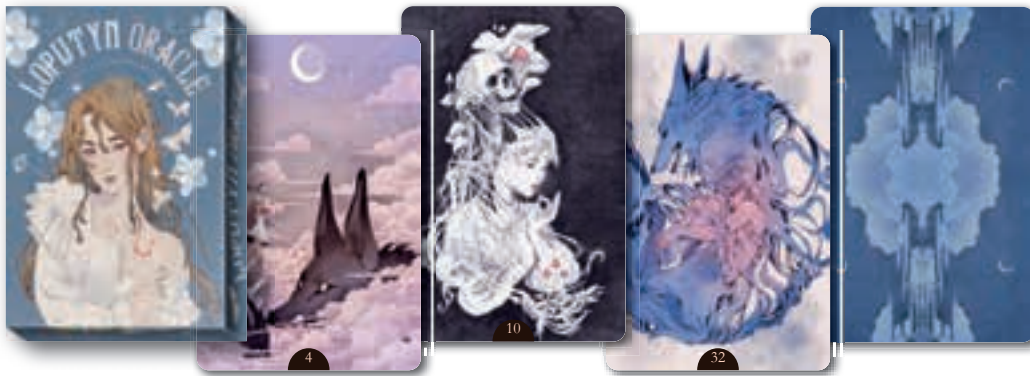

LOPUTYN ORACLE (Code: OR65)

Lopotyn
36 cards, 88x125 mm.
Instructions.
Multilingual edition.
978-886527864-2