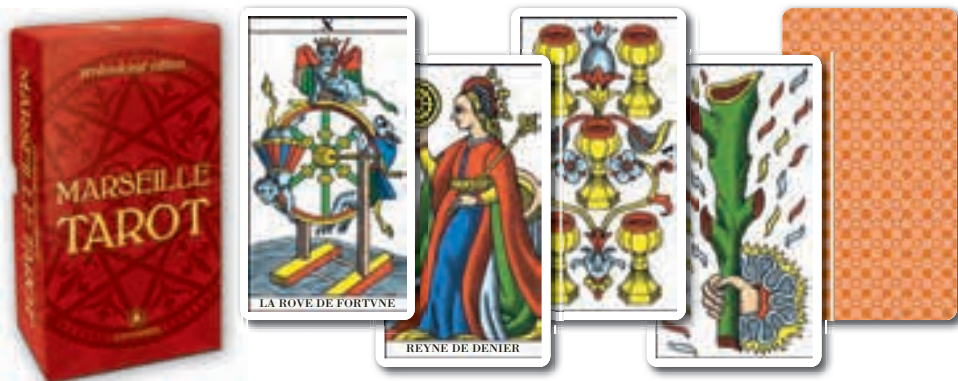

MARSEILLE TAROT
PROFESSIONAL EDITION
(Code: SP09)
Anna Maria Morsucci,
artwork by Mattia Ottolini
78 cards, 100x182 mm.
Instructions. Multilingual edition.
978-886527614-3